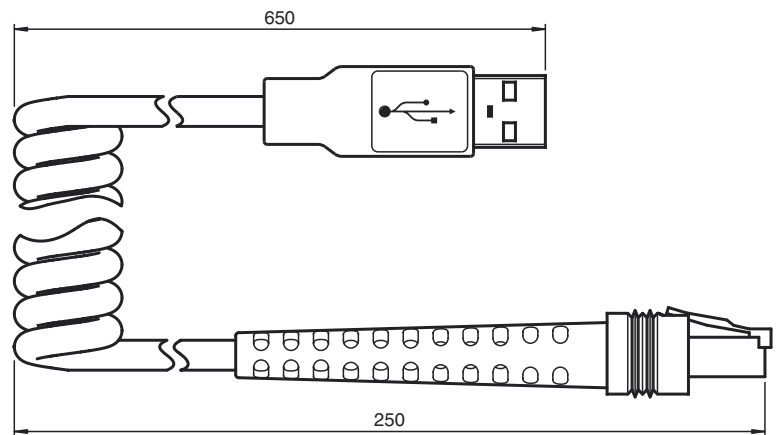

Model Number

ASK CAB-524

Connecting cable, RJ-10 to USB

Features

- USB 2.0

Dimensions

Technical data

General specifications

Number of pins	4
Connection 1	Male connector
Construction type 1	straight
Threading 1	Type A USB
Connection 2	Male connector
Construction type 2	straight
Threading 2	RJ-10

Mechanical specifications

Material	
Cable	PUR
Cable	
Color	black
Shield	grid
Length	L approx. 2 m