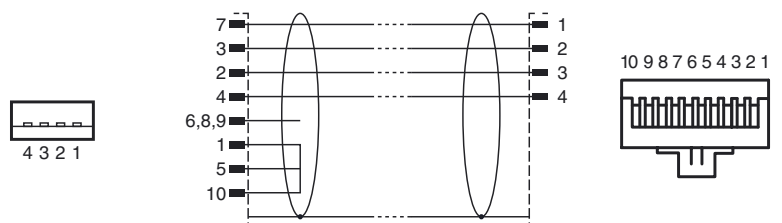

Electrical connection

Release date: 2012-08-21 09:38 Date of issue: 2012-09-21 246304_eng.xml

Subject to modifications without notice

Pepperl+Fuchs Group
www.pepperl-fuchs.com

USA: +1 330 486 0001
fa-info@us.pepperl-fuchs.com

Germany: +49 621 776-4411
fa-info@pepperl-fuchs.com

Copyright Pepperl+Fuchs
Singapore: +65 6779 9091
fa-info@sg.pepperl-fuchs.com